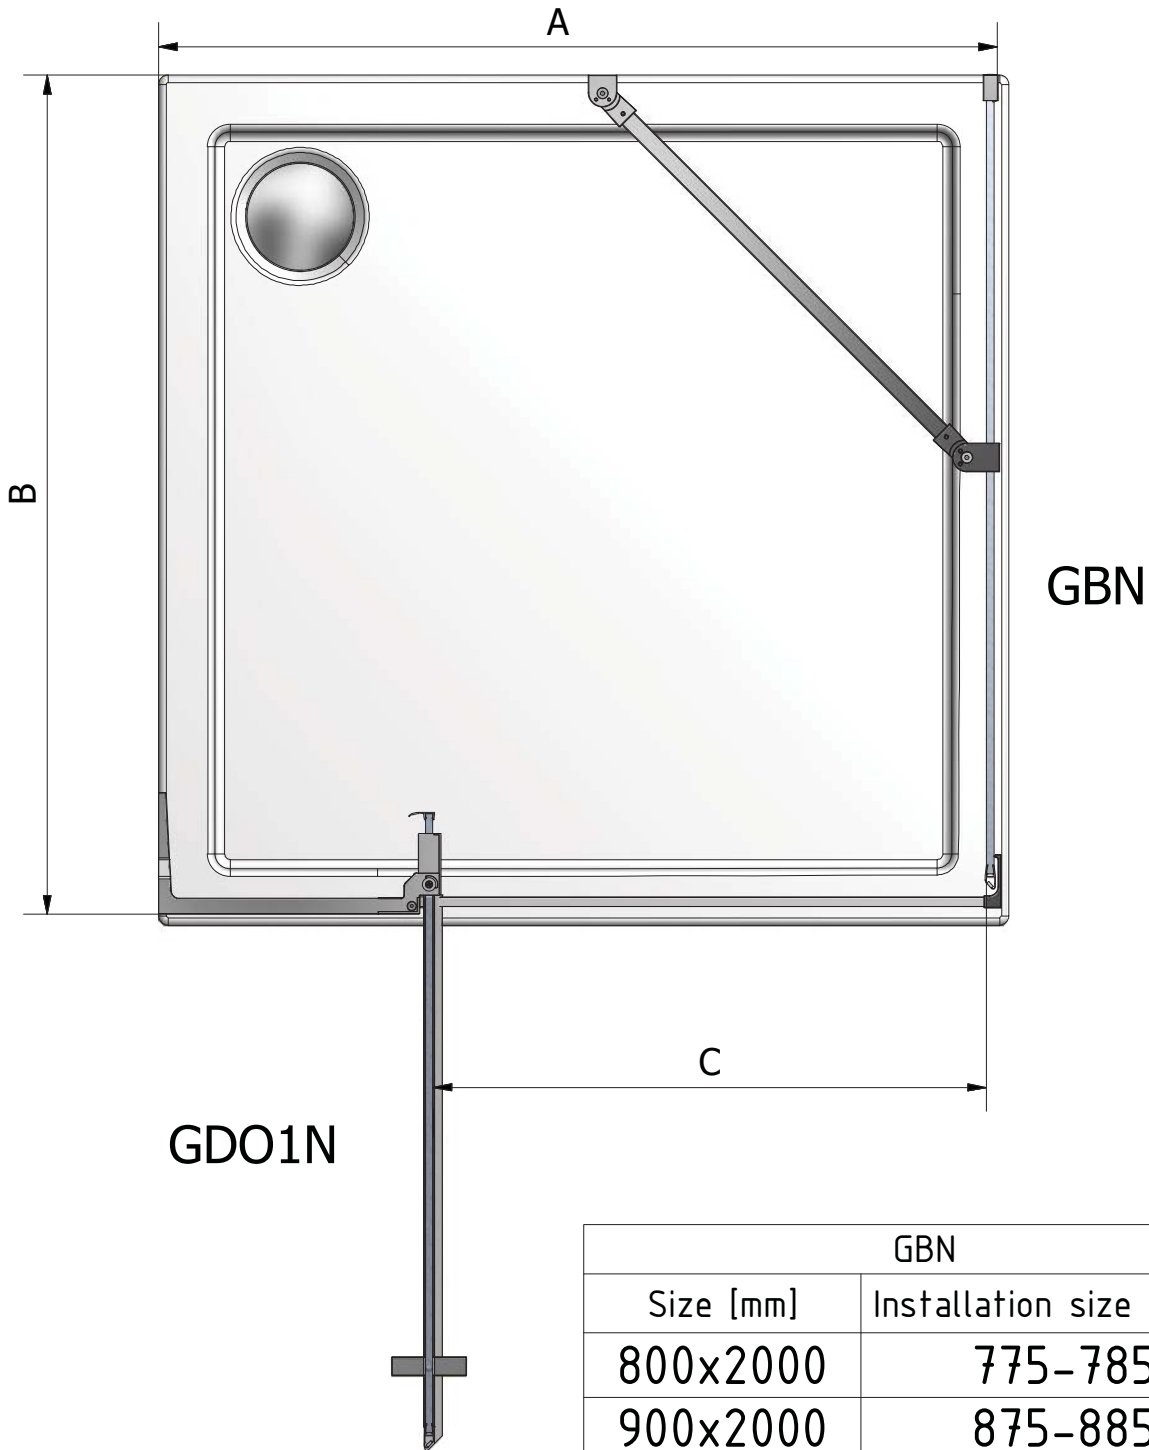

# GBN+GDO1N

GBN	
Size [mm]	Installation size B [mm]
800x2000	775-785
900x2000	875-885
1000x2000	975-985

GBN+GDO1N		
Size [mm]	Installation size A [mm]	Entrance size C [mm]
700-800x2000	685-785	380-480
800-900x2000	785-885	480-580
900-1000x2000	885-985	580-680
1000-1100x2000	985-1085	680-780
1100-1200x2000	1085-1185	780-880